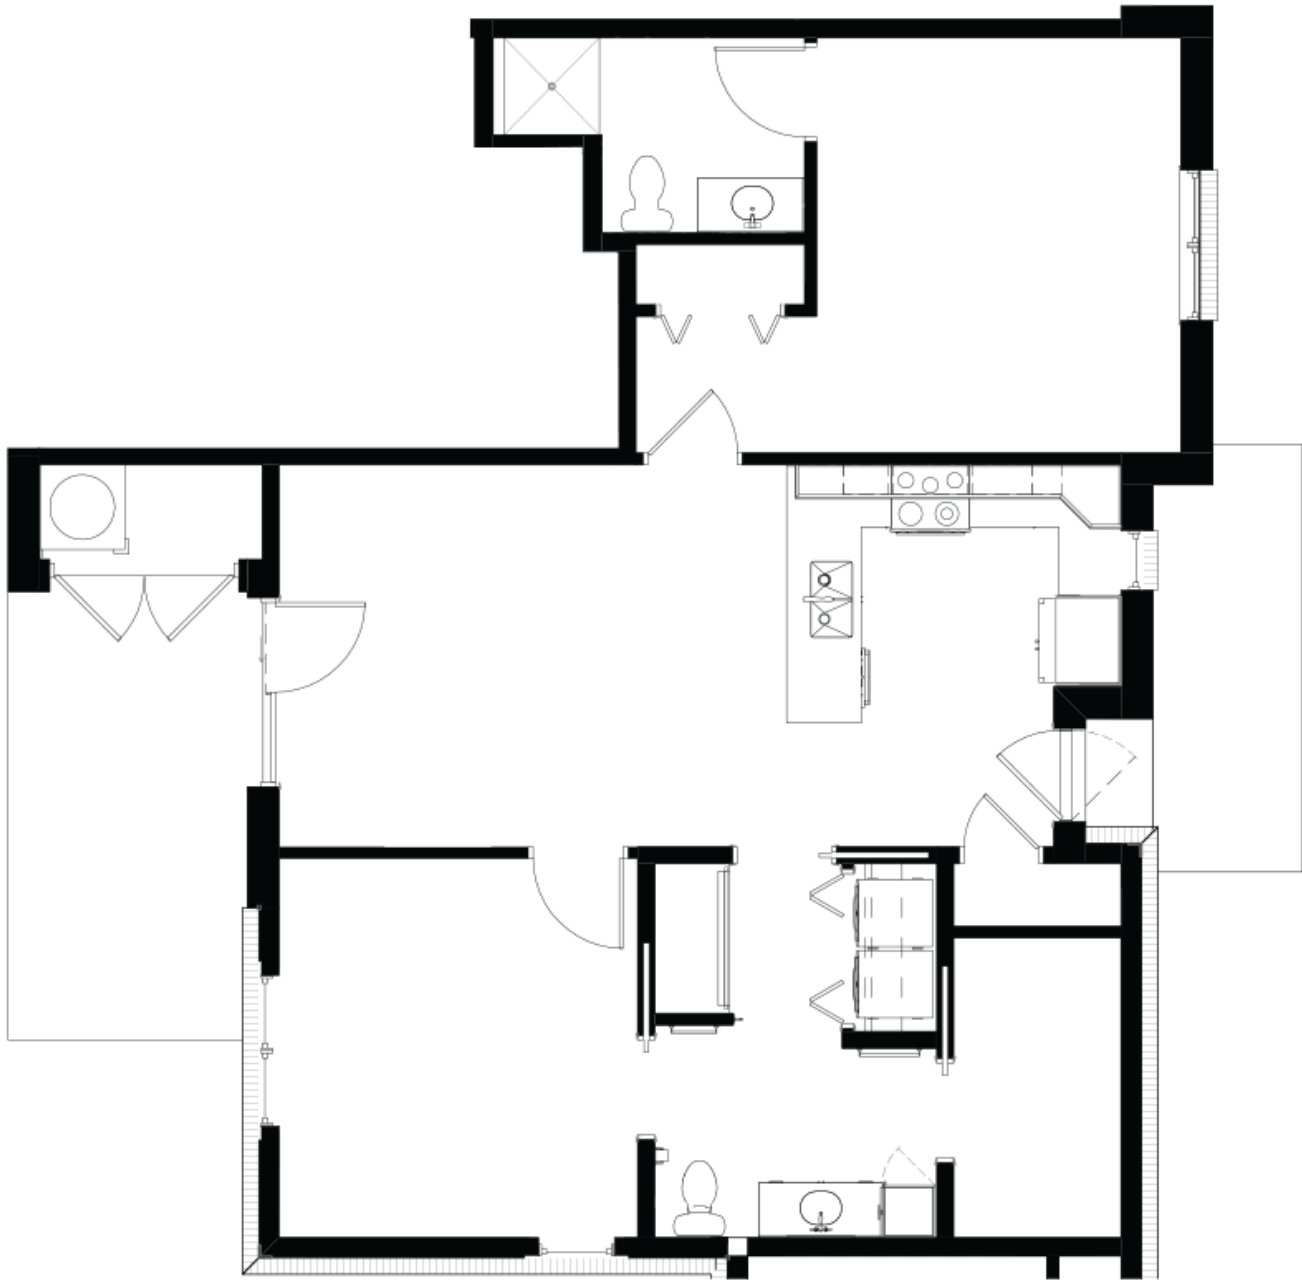

2 Bed / 2 Bath | 1018 sq. ft.

General (803) 732-8800 | theheritageatlowman.org

Floor plans may vary slightly. Not drawn to scale.

2 Bed / 2 Bath | 1018 sq. ft.

General (803) 732-8800 | theheritageatlowman.org

Floor plans may vary slightly. Not drawn to scale.