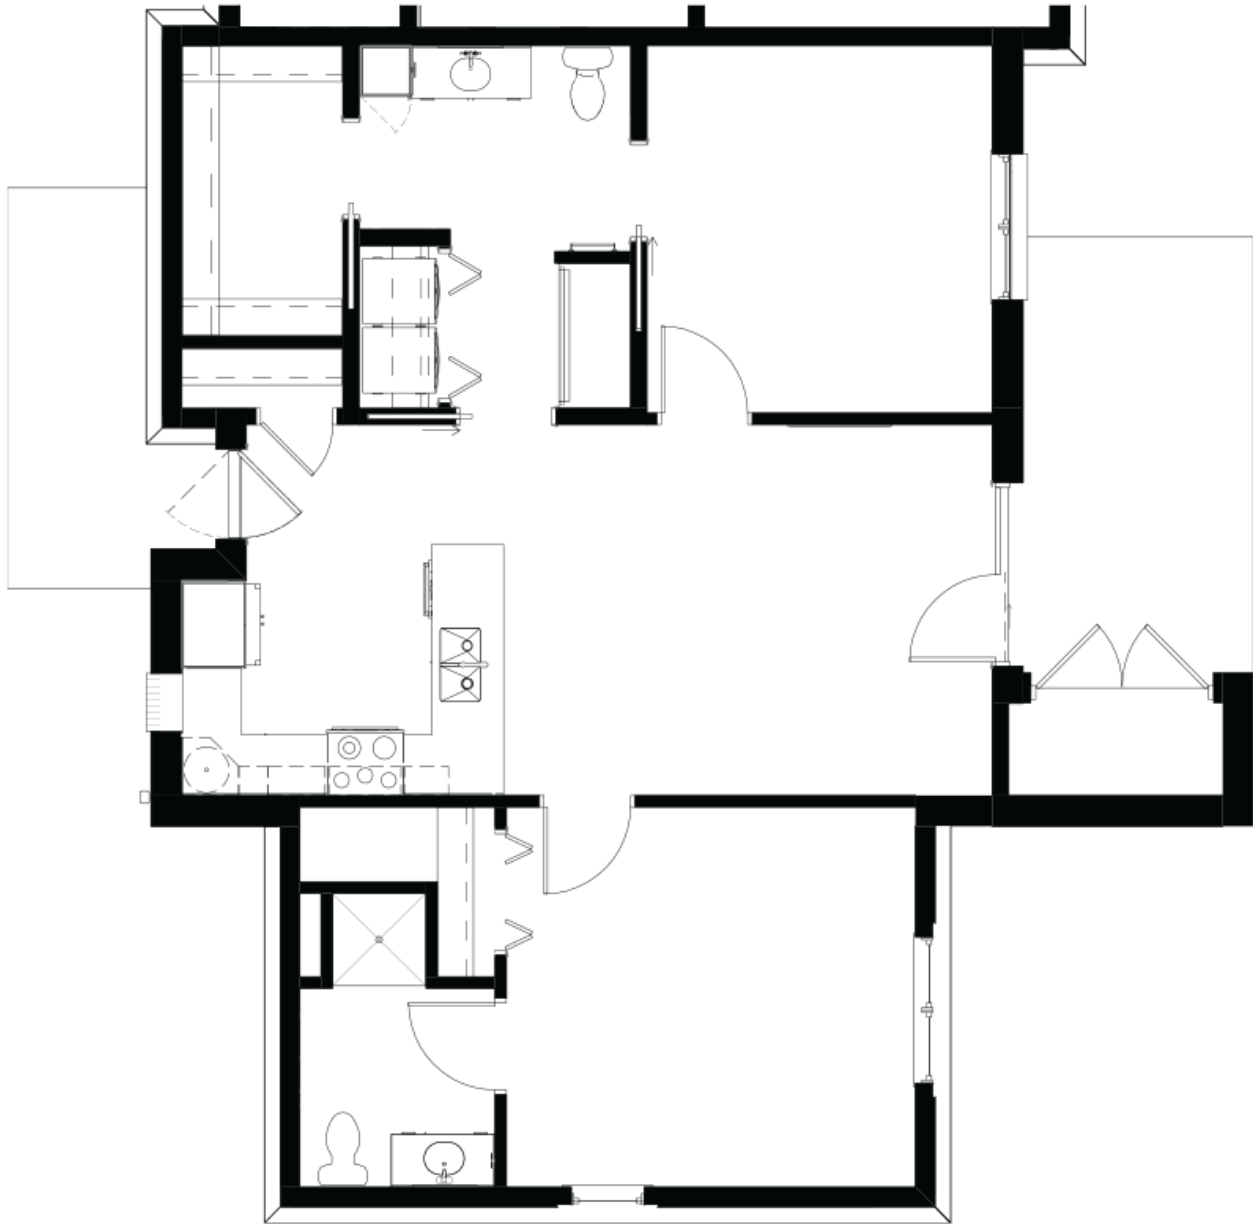

2 Bed / 2 Bath | 1011 sq. ft.

*General* (803) 732-8800 | [theheritageatlowman.org](http://theheritageatlowman.org)

*Floor plans may vary slightly. Not drawn to scale.*

2 Bed / 2 Bath | 1011 sq. ft.

*General* (803) 732-8800 | [theheritageatlowman.org](http://theheritageatlowman.org)

*Floor plans may vary slightly. Not drawn to scale.*