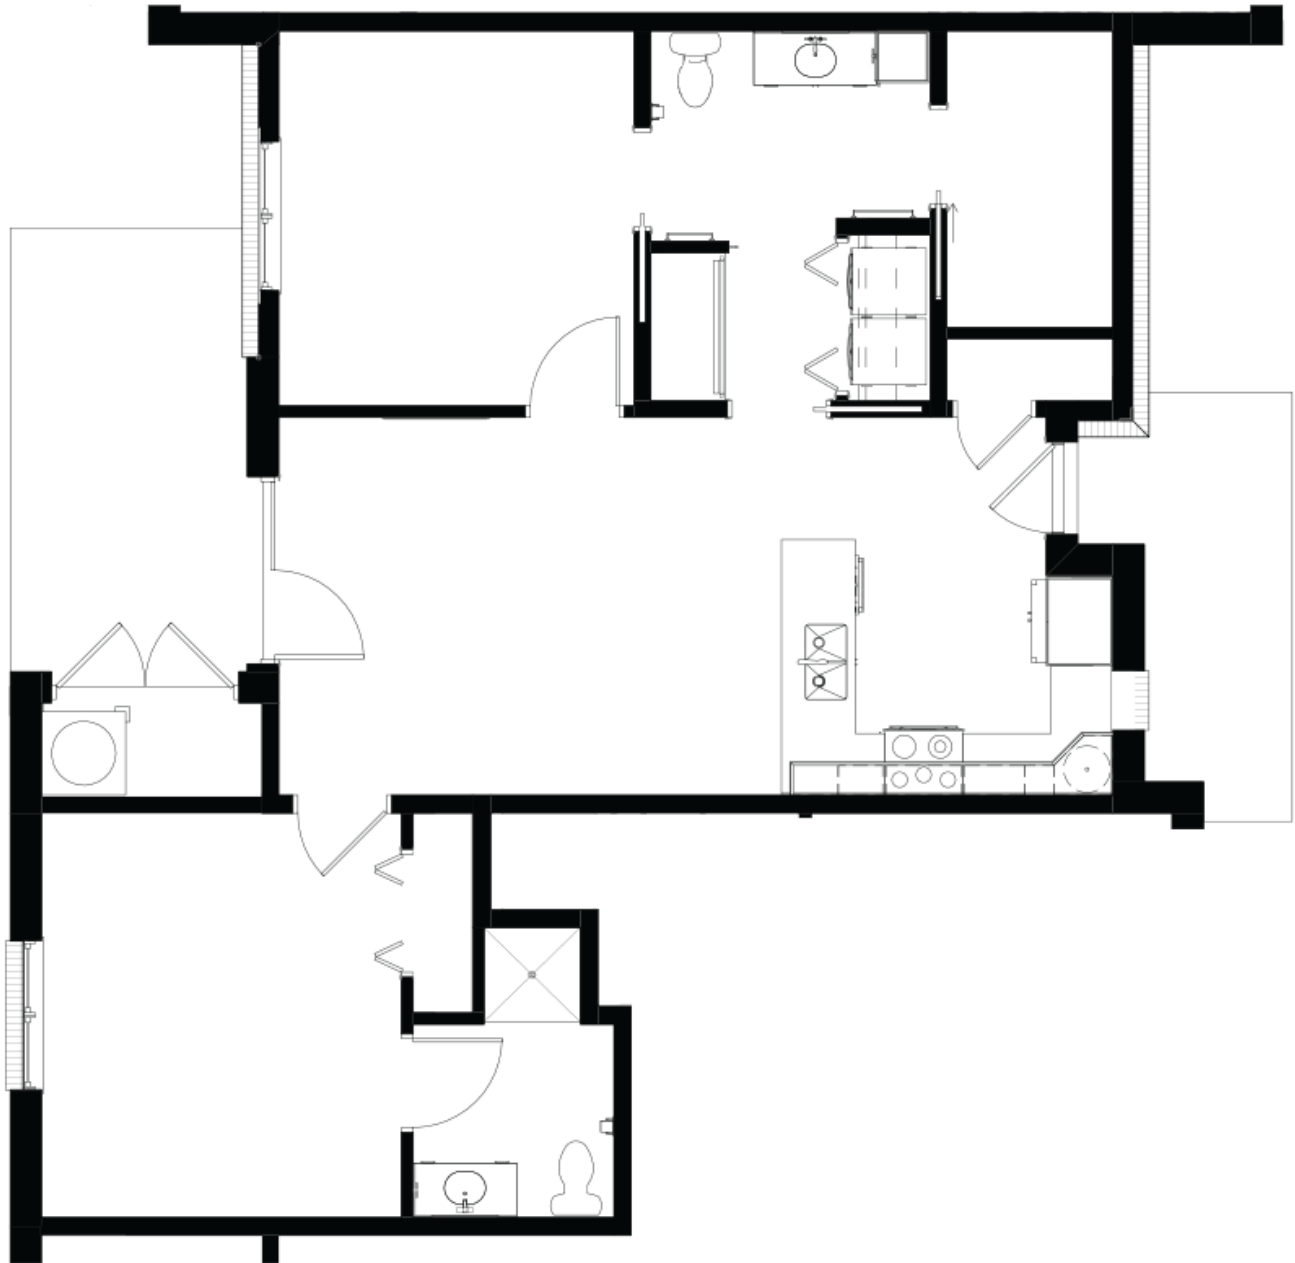

2 Bed / 2 Bath | 990 sq. ft.

*General* (803) 732-8800 | [theheritageatlowman.org](http://theheritageatlowman.org)

*Floor plans may vary slightly. Not drawn to scale.*

2 Bed / 2 Bath | 990 sq. ft.

*General* (803) 732-8800 | [theheritageatlowman.org](http://theheritageatlowman.org)

*Floor plans may vary slightly. Not drawn to scale.*