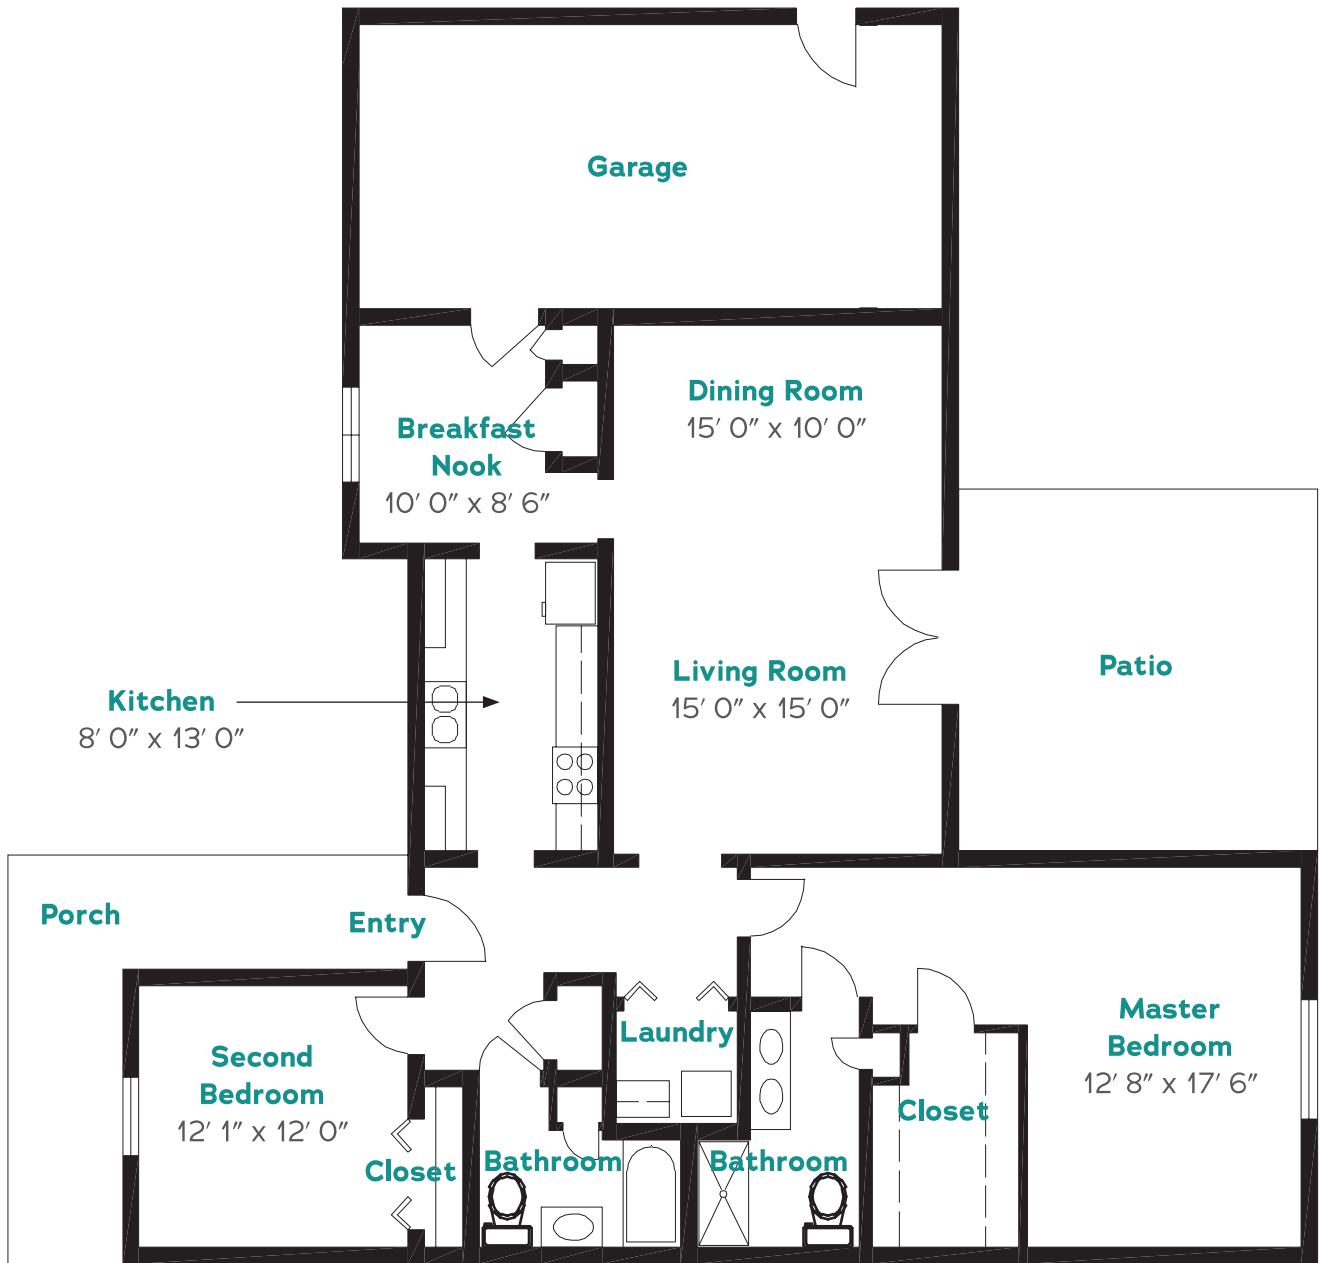

2 Bed / 2 Bath | 1097 – 2370 sq. ft.

*General* (803) 732-8800 | [theheritageatlowman.org](http://theheritageatlowman.org)

*Floor plans may vary slightly. Not drawn to scale.*

2 Bed / 2 Bath | 1097 – 2370 sq. ft.

*General* (803) 732-8800 | [theheritageatlowman.org](http://theheritageatlowman.org)

*Floor plans may vary slightly. Not drawn to scale.*