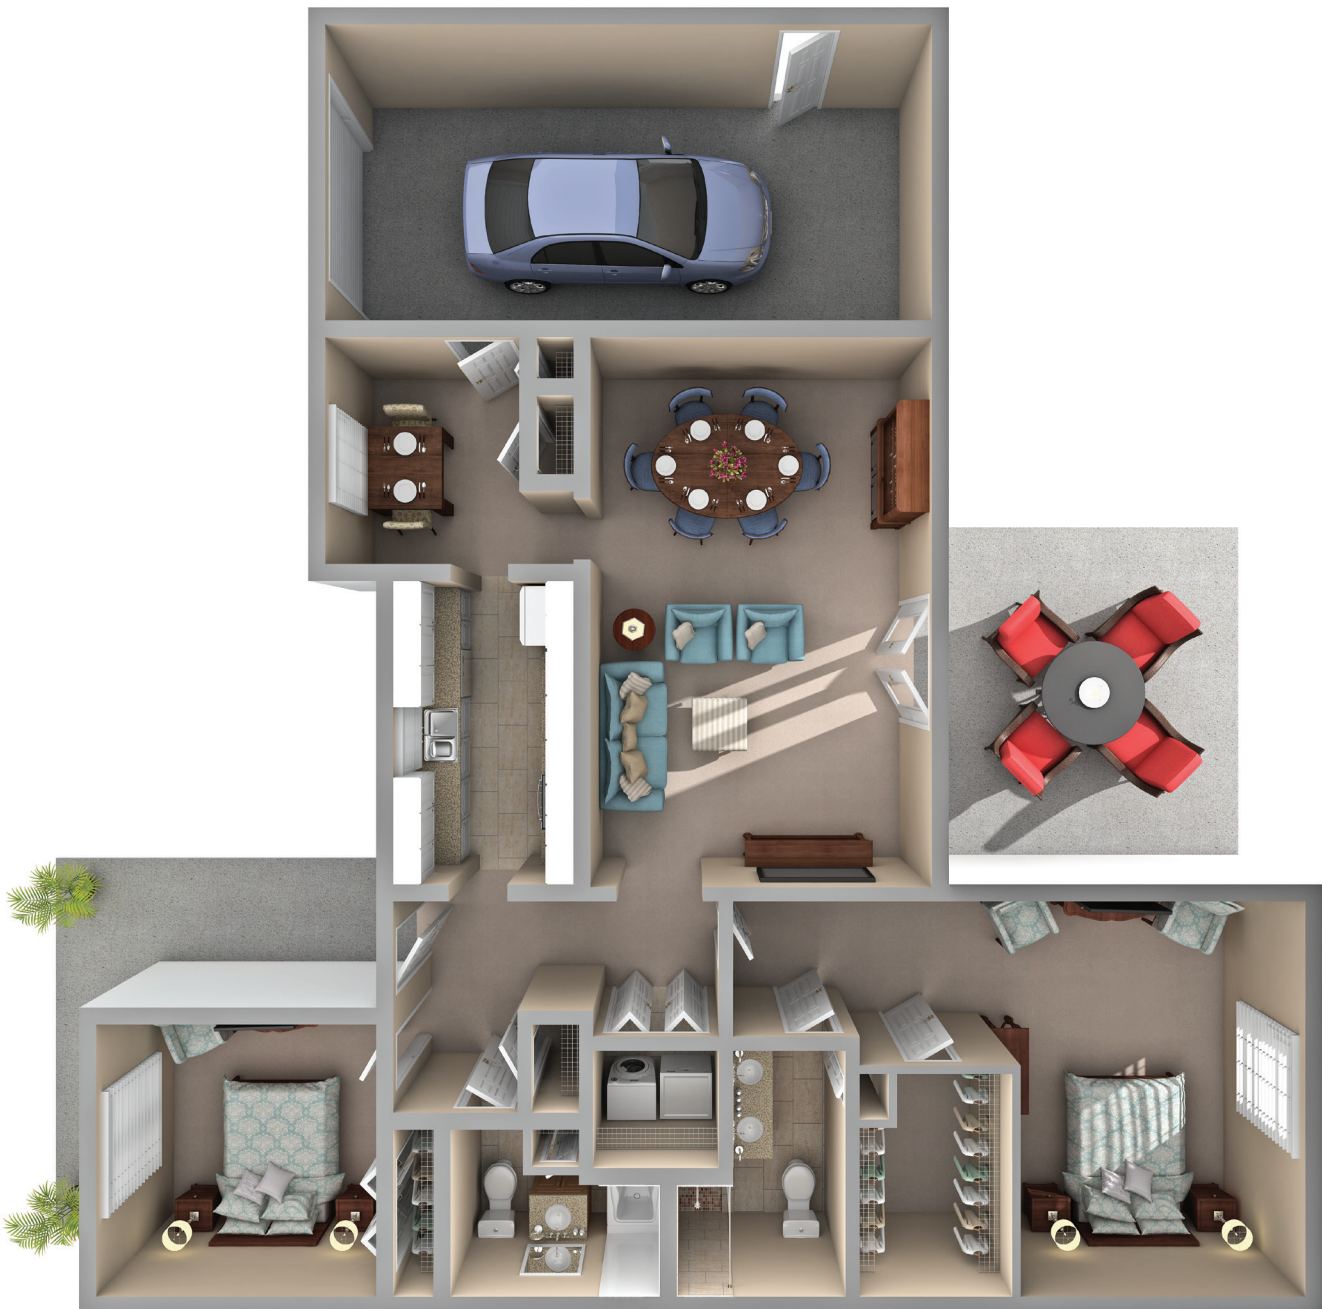

2 Bed / 2 Bath | 1097 – 2370 sq. ft.

*General* (803) 732-8800 | [theheritageatlowman.org](http://theheritageatlowman.org)

*Floor plans may vary slightly. Not drawn to scale.*

2 Bed / 2 Bath | 1097 – 2370 sq. ft.