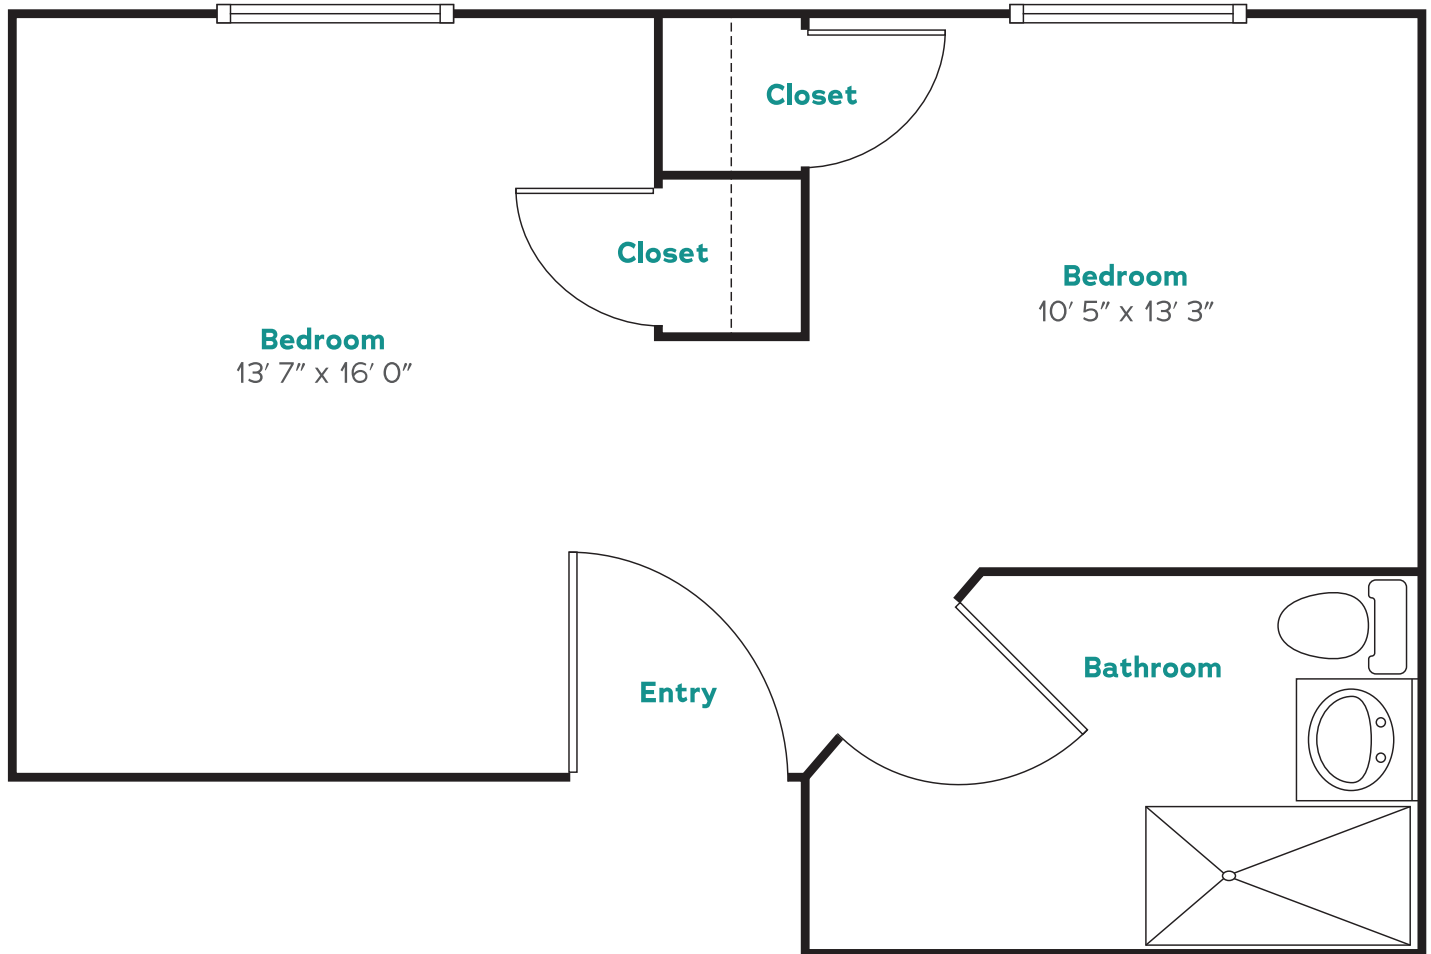

Semi-Private Room

Memory Support Residence

1 Bed / 1 Bath | 134 sq. ft.

General (803) 732-8800 | theheritageatlowman.org

Floor plans may vary slightly. Not drawn to scale.