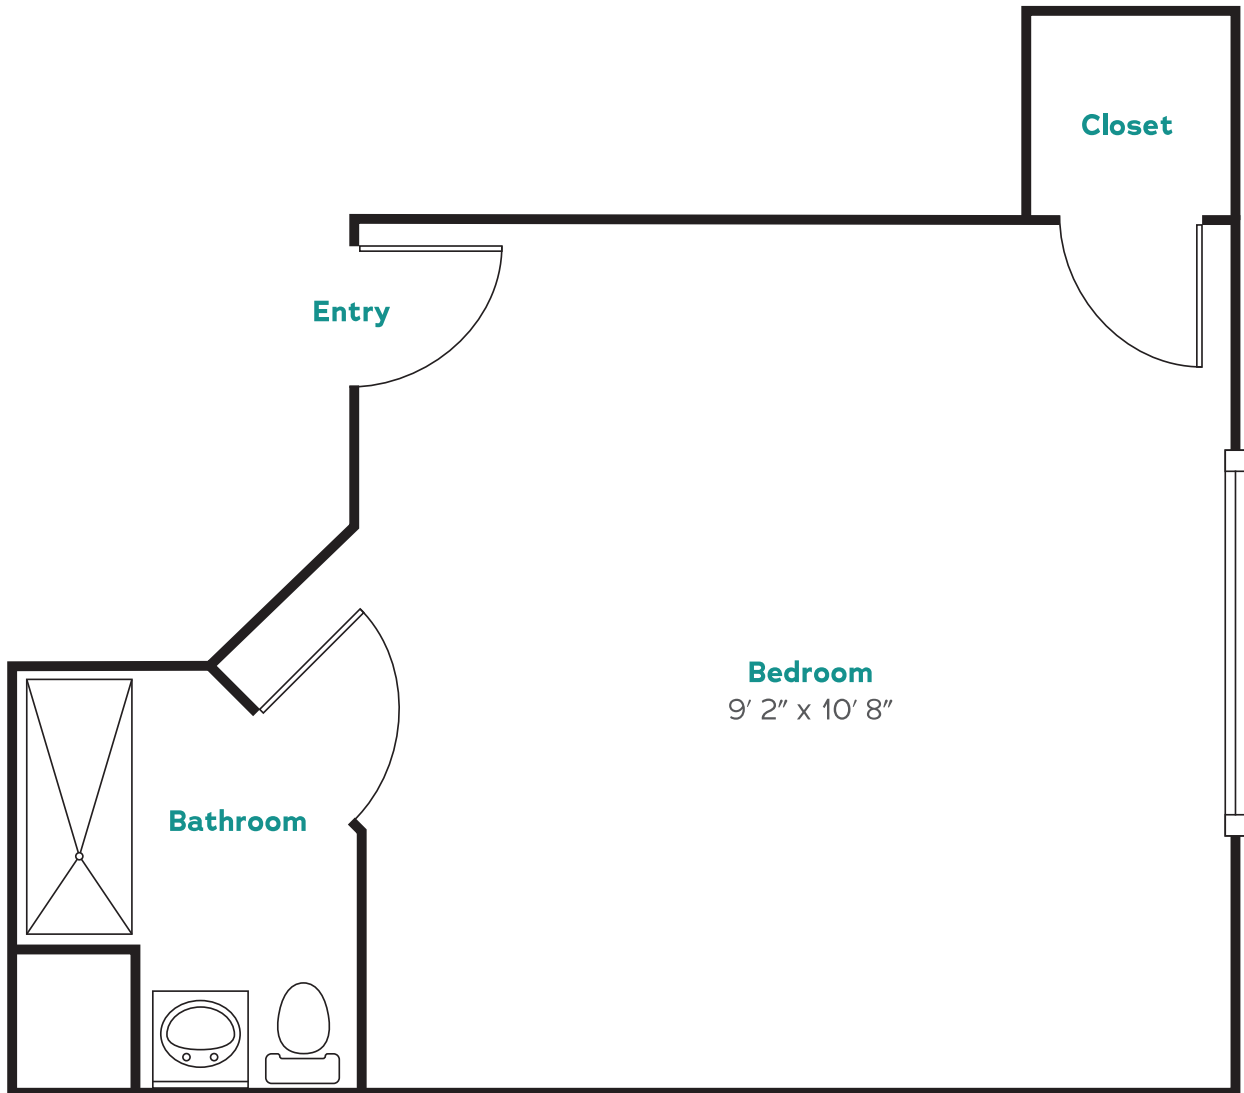

Private Room

Memory Support Residence

1 Bed / 1 Bath | 265 sq. ft.

General (803) 732-8800 | theheritageatlowman.org

Floor plans may vary slightly. Not drawn to scale.