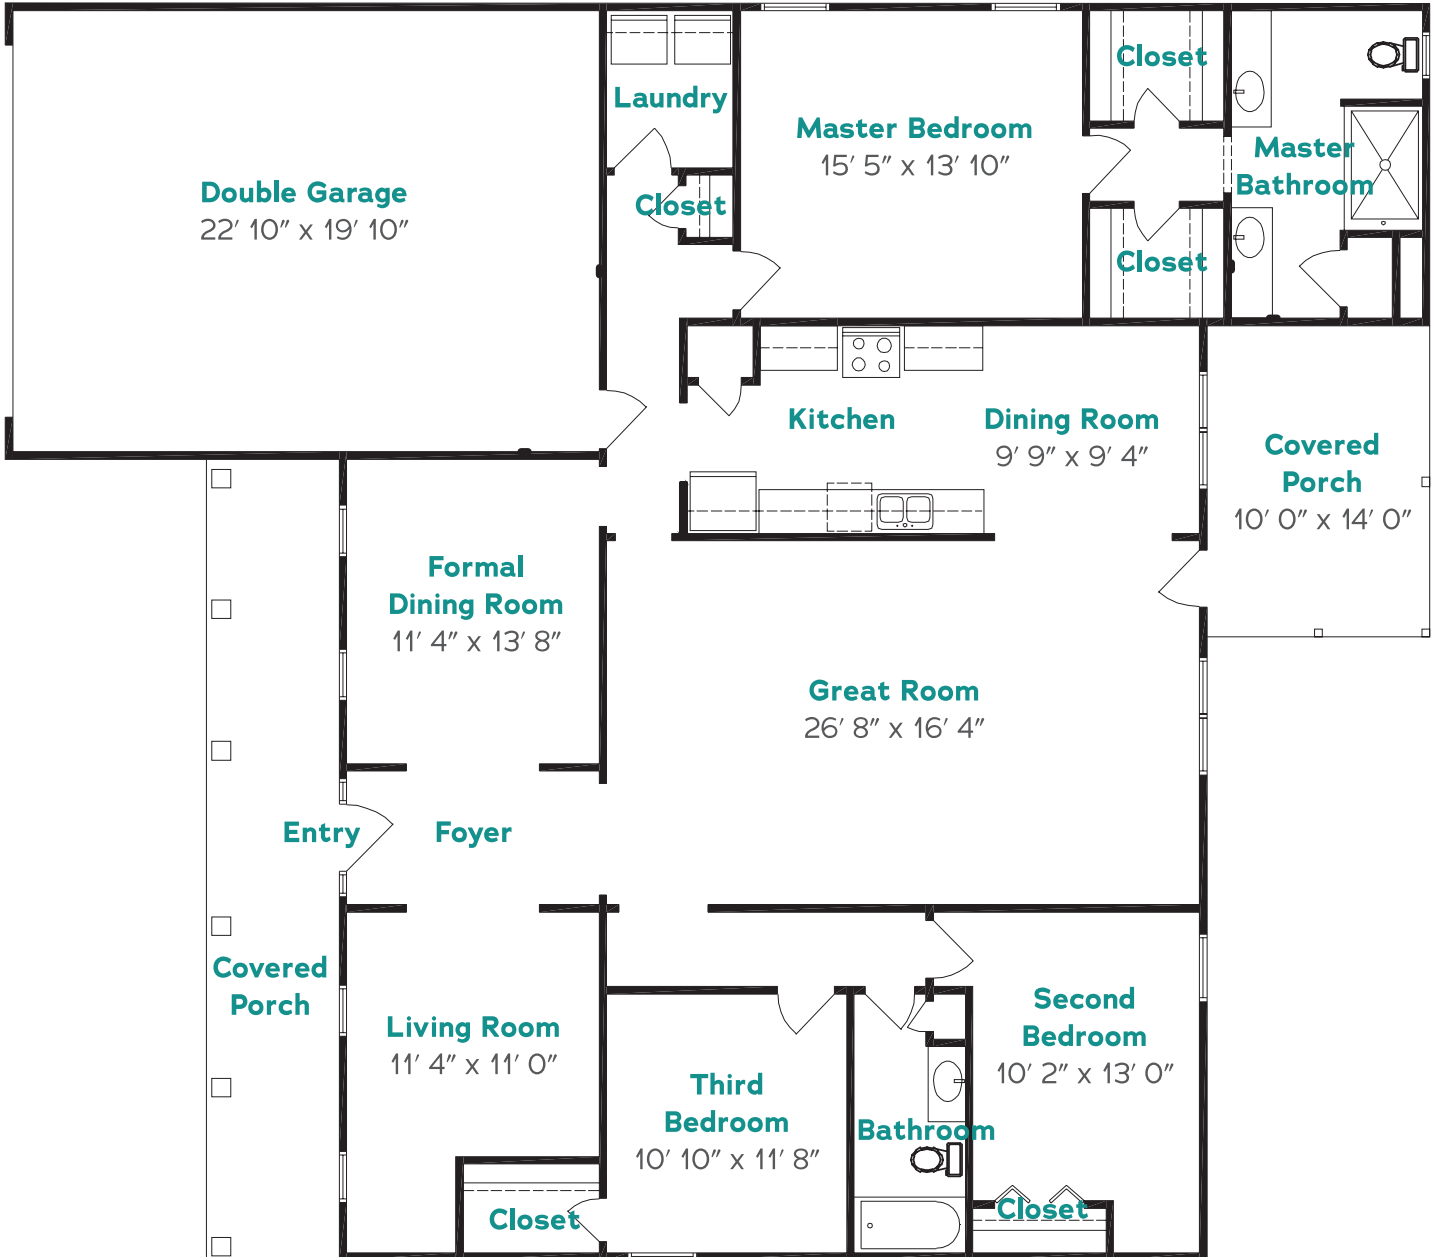

the  
**Heritage**  
at Lowman

# Magnolia Classic Garden Home

3 Bed / 2 Bath | 2112 sq. ft.

General (803) 732-8800 | [theheritageatlowman.org](http://theheritageatlowman.org)

Floor plans may vary slightly. Not drawn to scale.