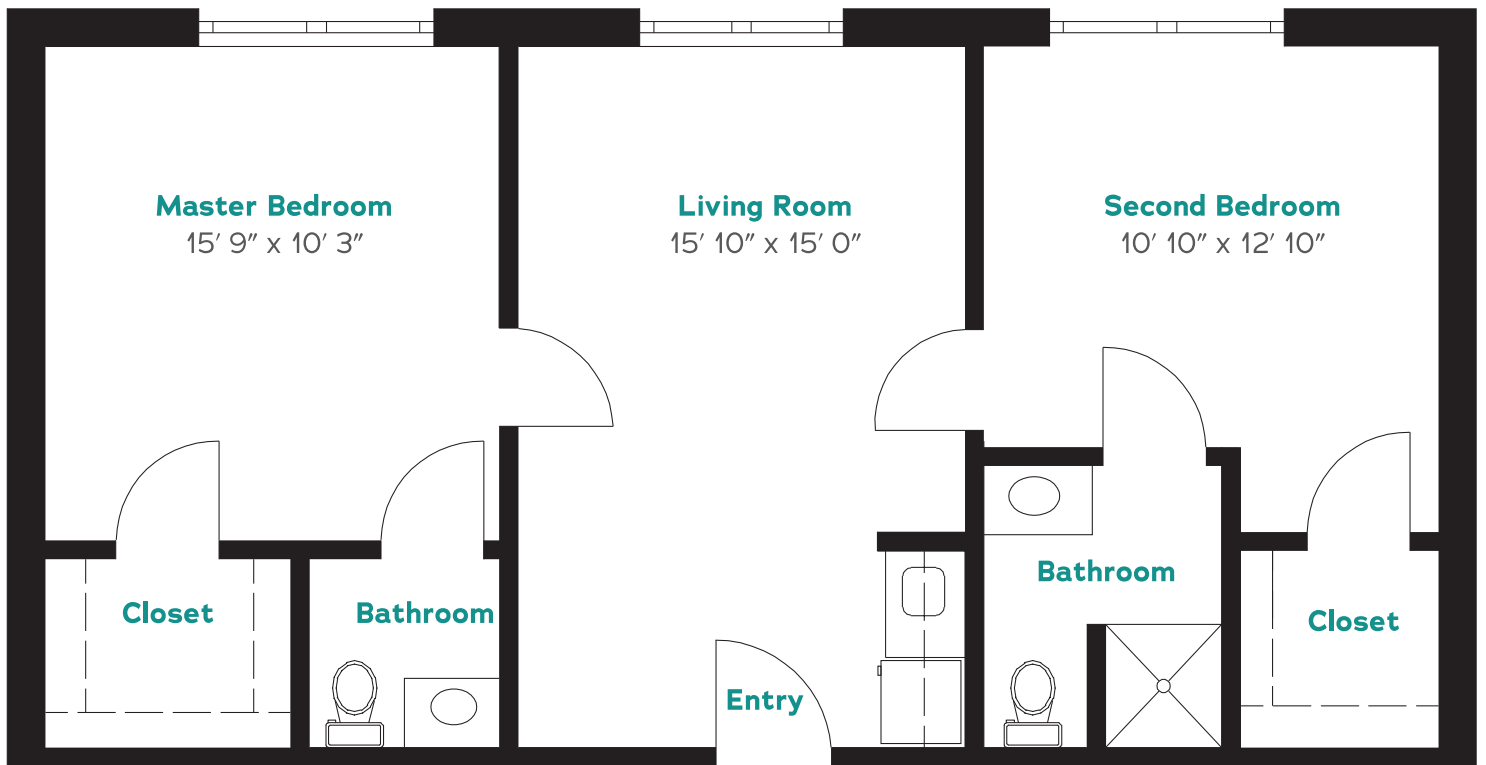

Two-Bedroom Large Apartment

2 Bed / 2 Bath | 677 - 808 sq. ft.

General (803) 732-8800 | theheritageatlowman.org

Floor plans may vary slightly. Not drawn to scale.

Two-Bedroom Large Apartment

2 Bed / 2 Bath | 677 – 808 sq. ft.

General (803) 732-8800 | theheritageatlowman.org

Floor plans may vary slightly. Not drawn to scale.