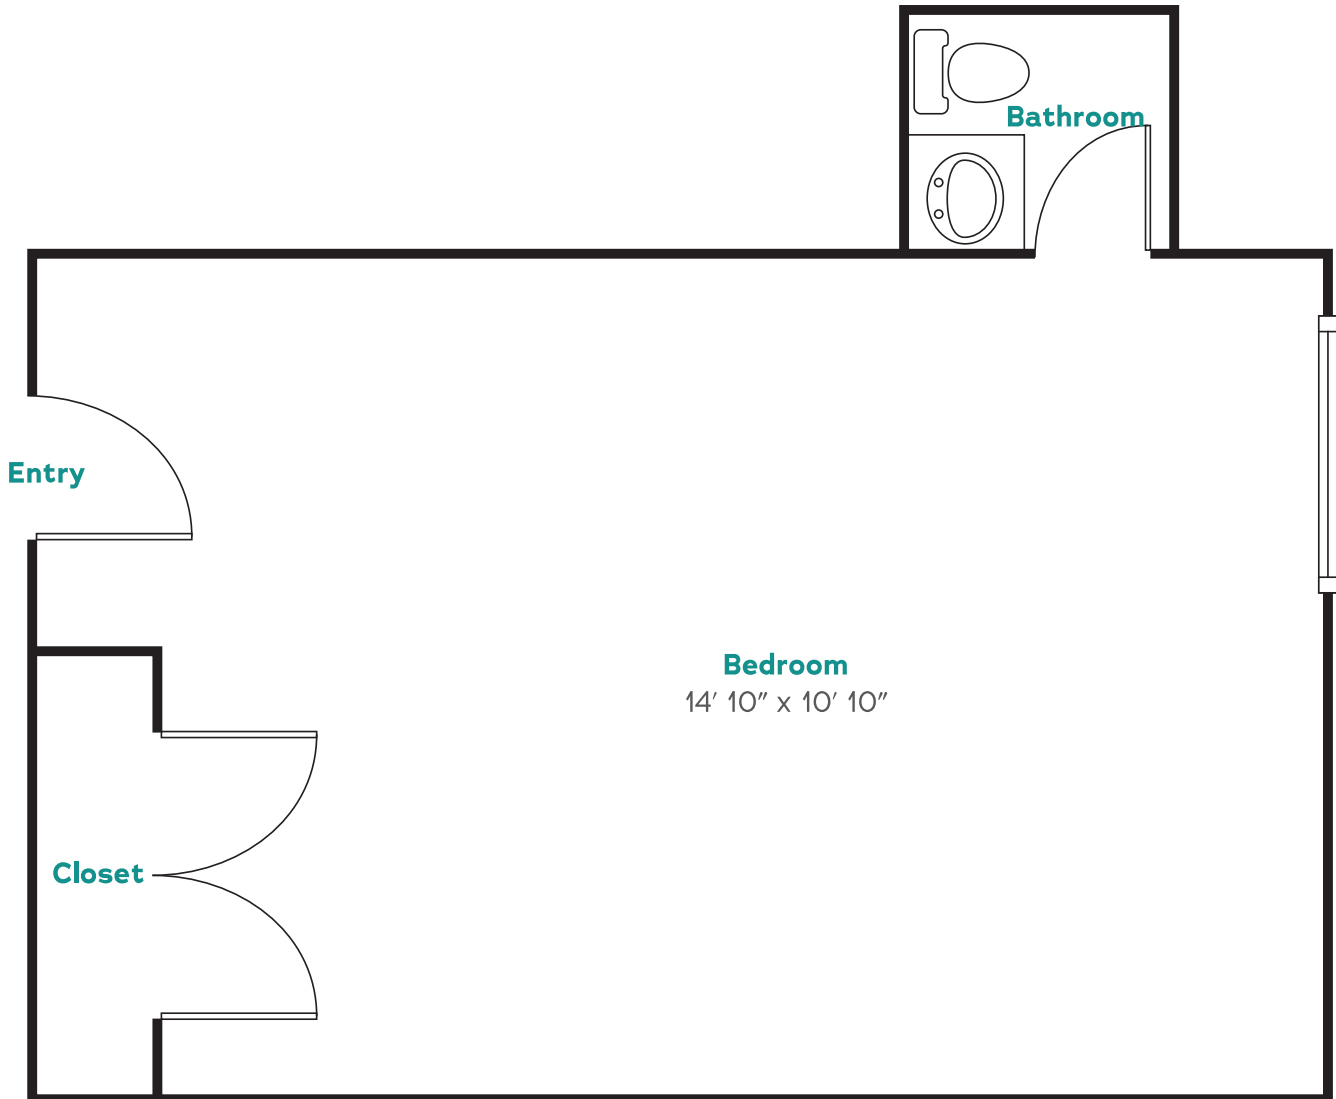

Private Room

Assisted Living Residence

1 Bed / 1 Bath | 154 sq. ft.

General (803) 732-8800 | theheritageatlowman.org

Floor plans may vary slightly. Not drawn to scale.